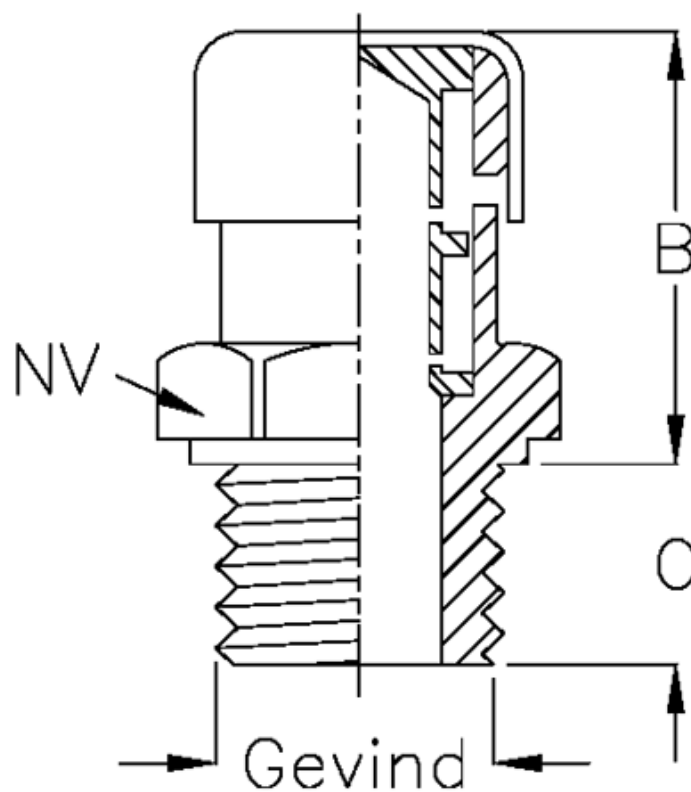

Article number: 21300517

Description: Breather plug w/labyrinth
Type 30A M16x1,5

Measures

B = 19

C = 9

NV = 22

Thread = M16x1,5